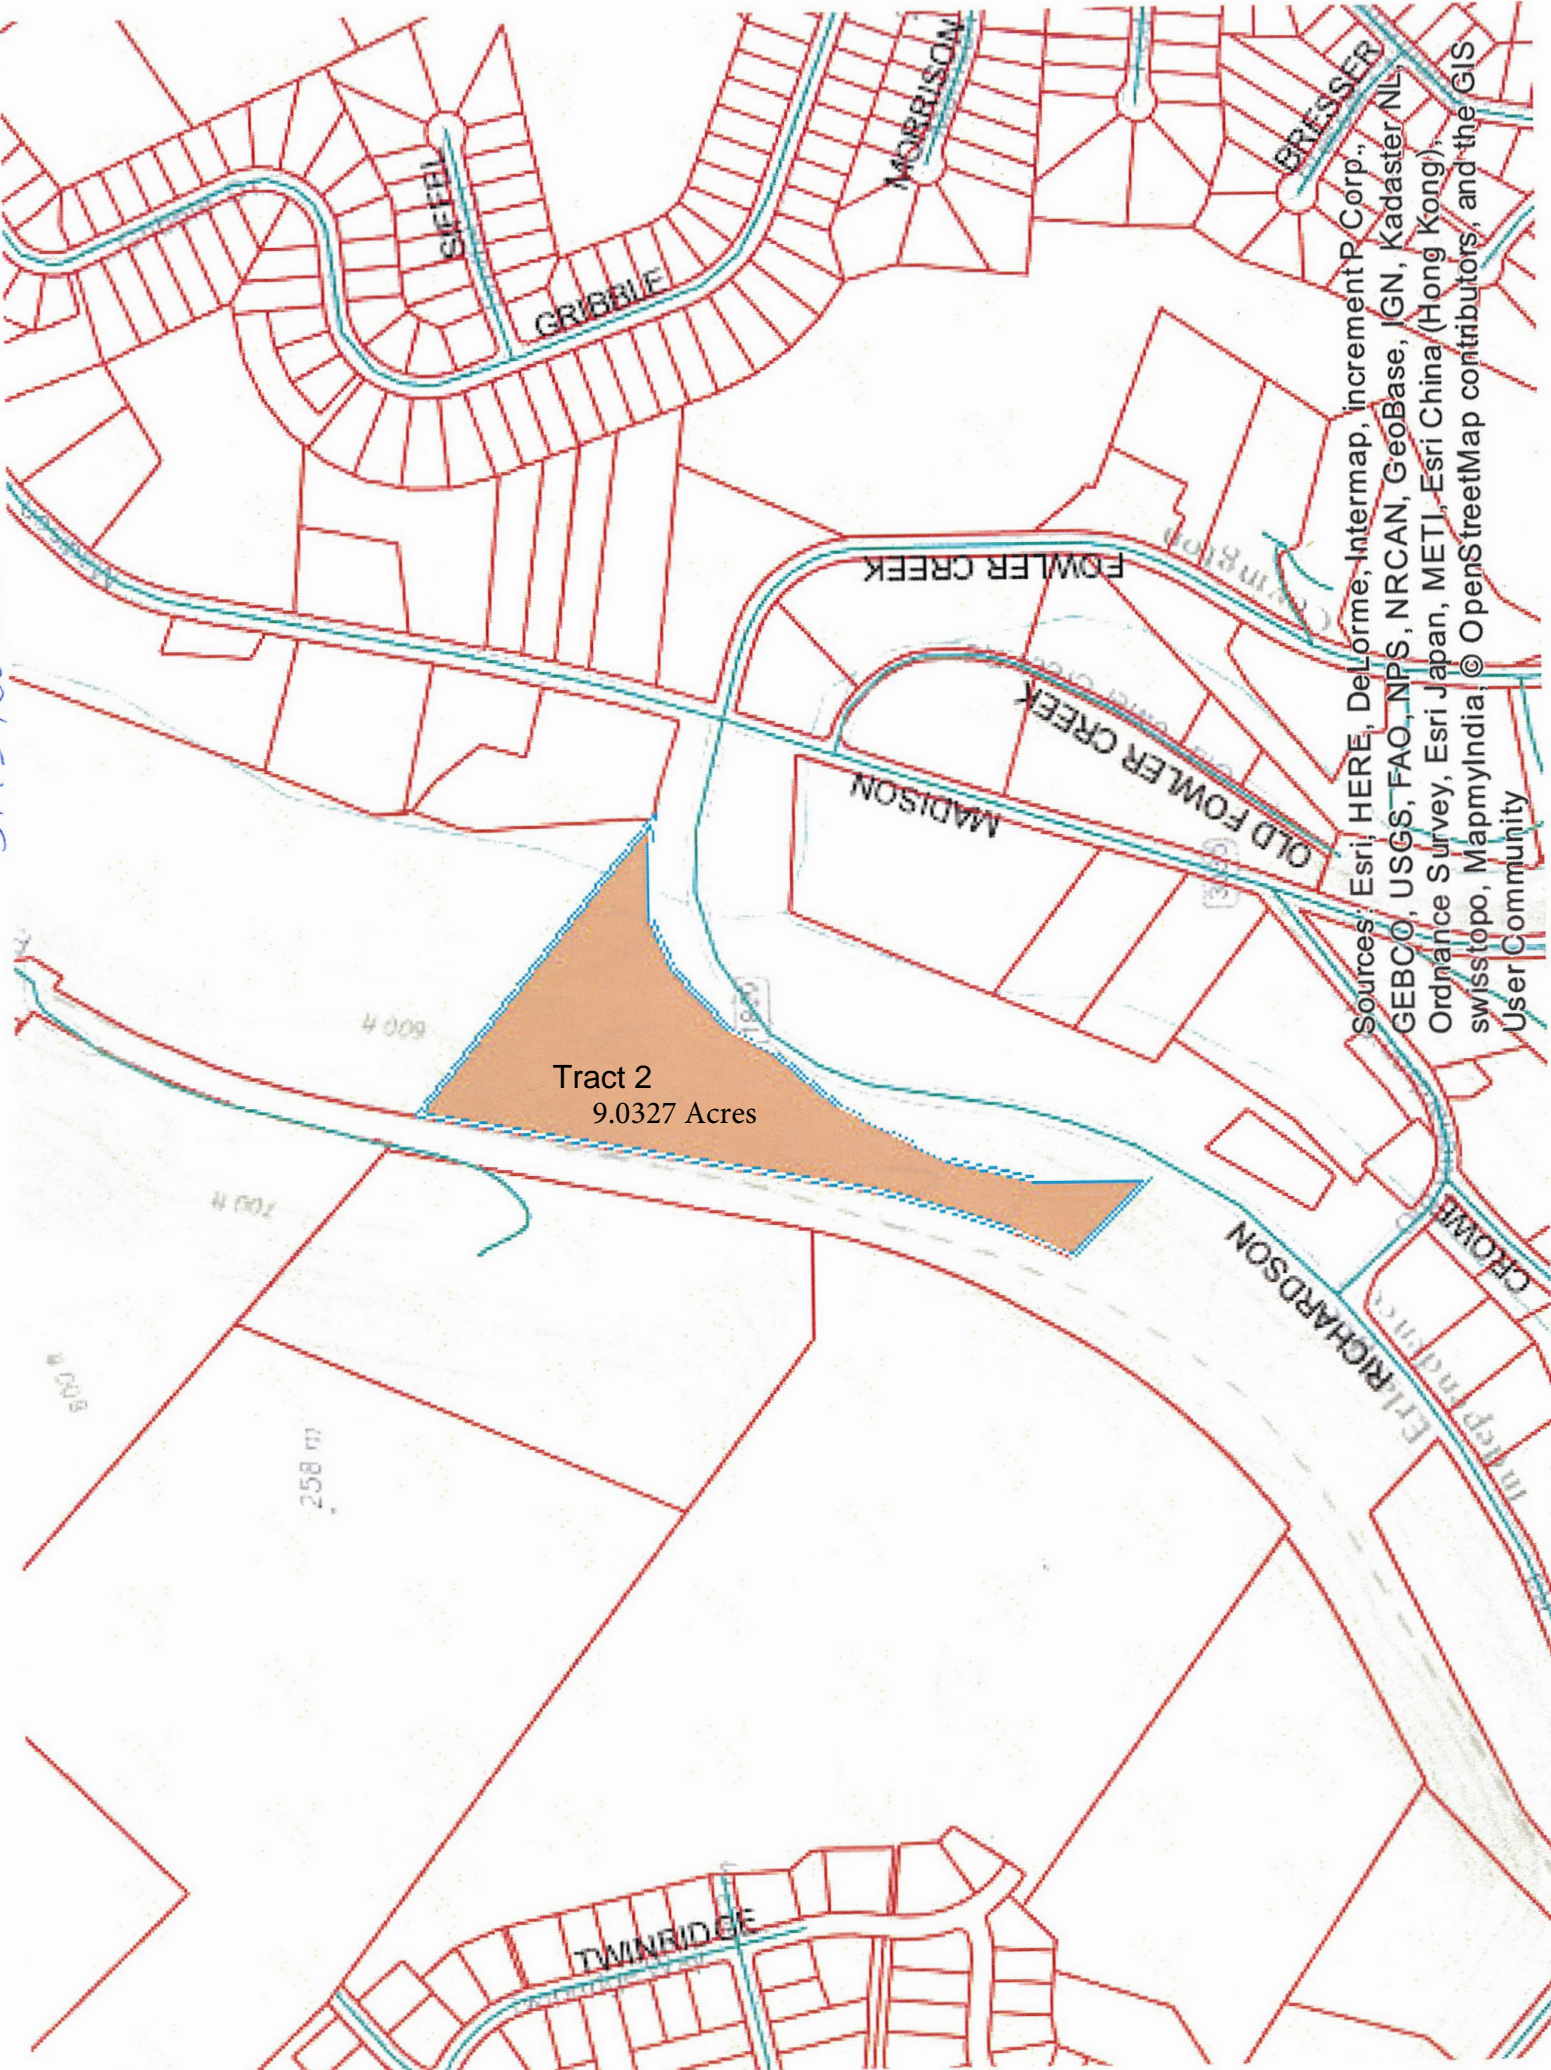

313 Pleasure Isle

Tract 1
22.45 Acres

209 m

100 ft

500 ft

258 m

5443 N. Richardson

Tract 2
9.0327 Acres

Sources: Esri, HERE, DeLorme, Intermap, increment P Corp., GEBCO, USGS, FAO, NPS, NRCAN, GeoBase, IGN, Kadaster NL, Ordnance Survey, Esri Japan, METI, Esri China (Hong Kong), swisstopo, MapmyIndia, © OpenStreetMap contributors, and the GIS User Community

600 ft

700 ft

800 ft

258 m

1000

TWINRIDGE

FOWLER CREEK

OLD FOWLER CREEK

MADISON

RICHARDSON

STEEL

GRIBBLE

MORRISON

BRESSLER

© OpenStreetMap contributors, and the GIS User Community