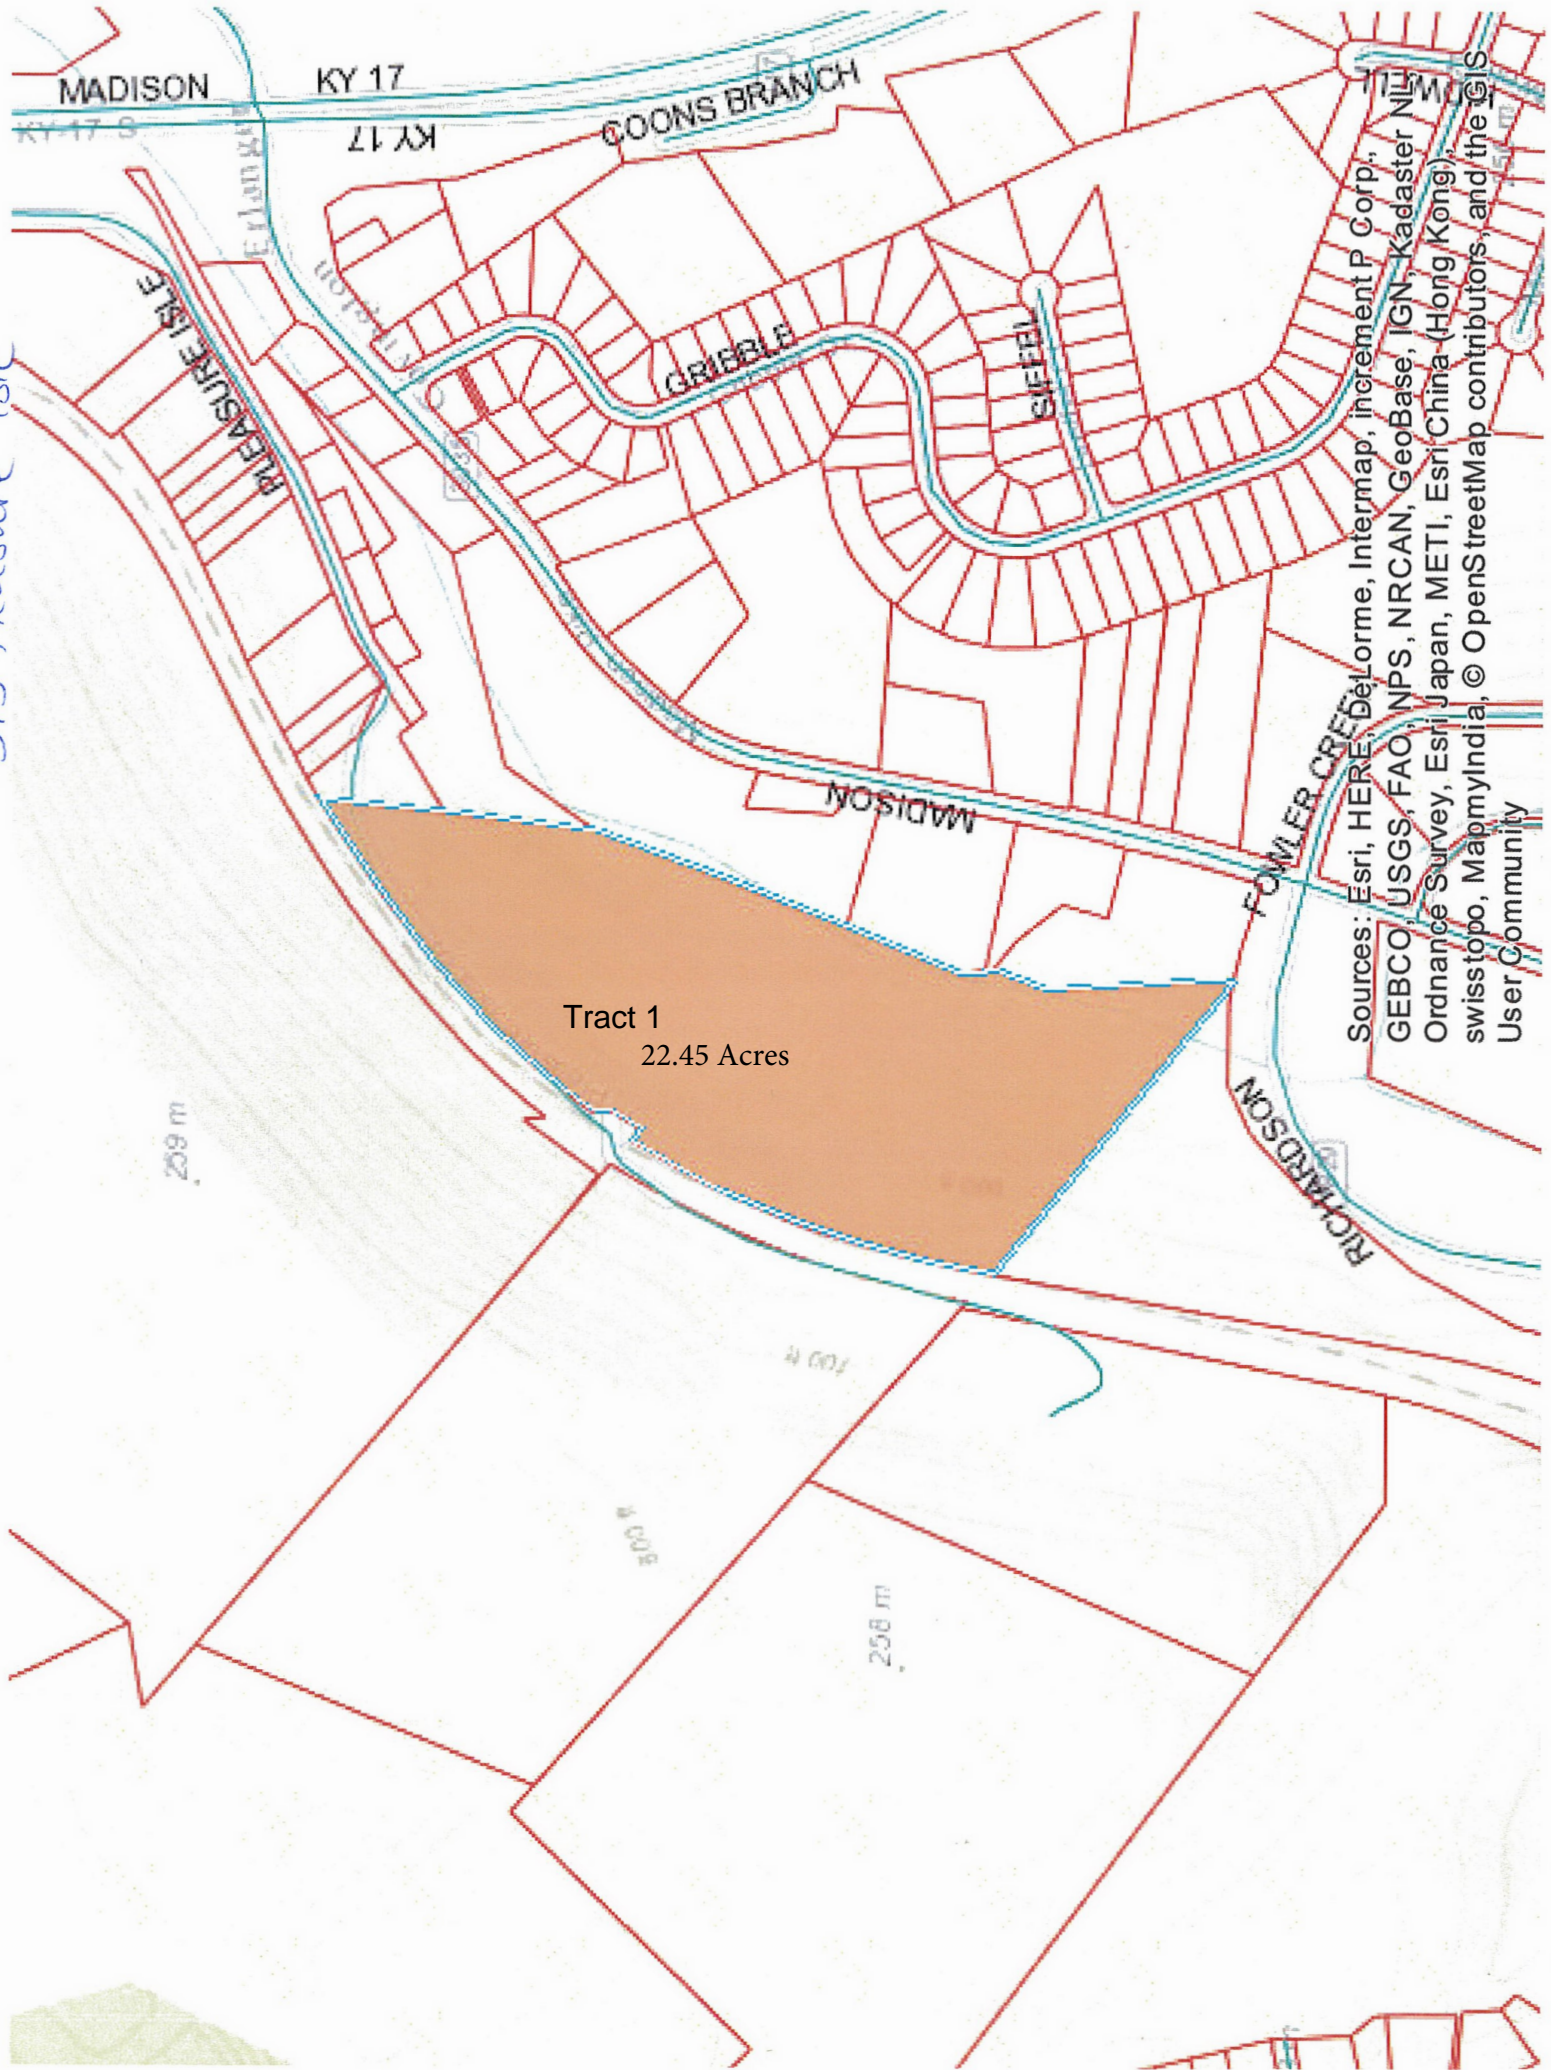

313 Pleasure Isle

Tract 1
22.45 Acres

209 m

100 ft

500 ft

258 m

5443 N. Richardson

Tract 2
9.0327 Acres

Sources: Esri, HERE, DeLorme, Intermap, increment P Corp., GEBCO, USGS, FAO, NPS, NRCAN, GeoBase, IGN, Kadaster NL, Ordnance Survey, Esri Japan, METI, Esri China (Hong Kong), swisstopo, MapmyIndia, © OpenStreetMap contributors, and the GIS User Community

600 ft

700 ft

800 ft

258 m

1000

TWINRIDGE

FOWLER CREEK

OLD FOWLER CREEK

MADISON

RICHARDSON

STEEL

GRIBBLE

MORRISON

BRESSLER

© OpenStreetMap contributors, and the GIS User Community